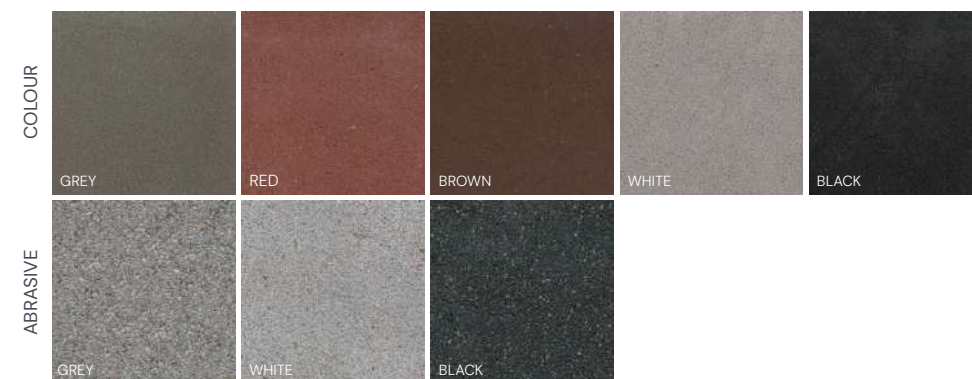

PRODUKTA INFORMĀCIJA

Brūga izmērs, mm	225 x 225 x 80
m² / paletē	8,10
Rindas / paletē	8
Gab. / paletē	213
Paletes svars, kg	1445
1 gab. svars, kg	6,77